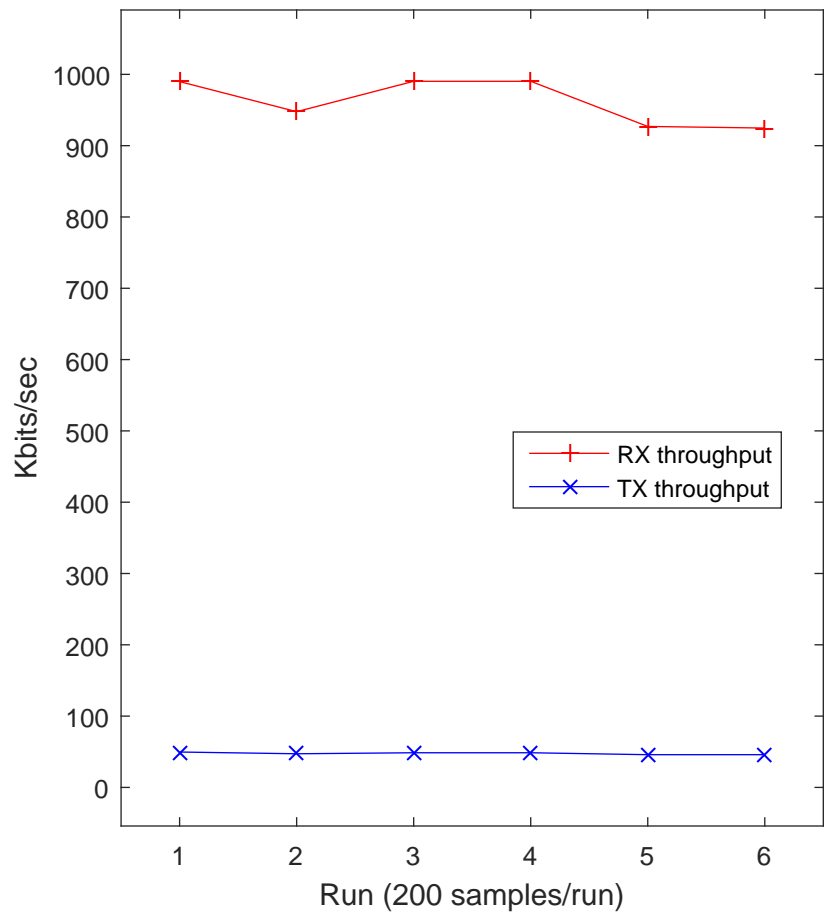

Communication performance (limited to 1000Kbps)

**RX mode**

**TX mode**